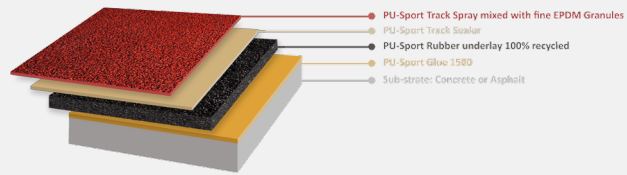

EPI Track Systems are produced in accordance with IAAF and EN 14877 standards.

Unique features:

- Water permeable and impermeable solutions
- Spike resistant
- High comfort for athletes
- Wide range of colors available
- Fully weather and temperature resistancy
- Easy installation and low maintenance systems

EPI Track SW

EPI Track Spray

Athletic Tracks

Thickness:	13 mm
Force Reduction:	38 - 43 %
Vertical deformation:	1,8 - 2,4 mm
Friction:	0,71
Tensile strength:	0.53

EPI Track SW build-up:

EPI Track Spray build-up: