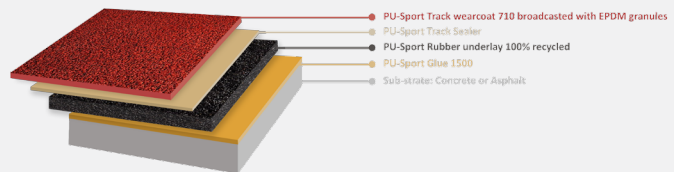

EPI Track Systems are produced in accordance with IAAF and EN 14877 standards.

Unique features:

- Water permeable and impermeable solutions
- Spike resistant
- High comfort for athletes
- Wide range of colors available
- Fully weather and temperature resistancy
- Easy installation and low maintenance systems

EPI Track SW

EPI Track Spray

Athletic Tracks

Thickness:	13 mm
Force Reduction:	38 - 43 %
Vertical deformation:	1,8 - 2,4 mm
Friction:	0,71
Tensile strength:	0.53

EPI Track SW build-up:

EPI Track Spray build-up:

About EPI Sports

EPI Sports is a leading manufacturer of reliable, high-quality products for the construction of synthetic sports surfaces. EPI Sports floorings are developed and produced to meet the highest international standards. EPI Sports offers a complete range of sports and recreational flooring solutions. Our flooring systems are suitable for all in and outdoor conditions in all possible climates.